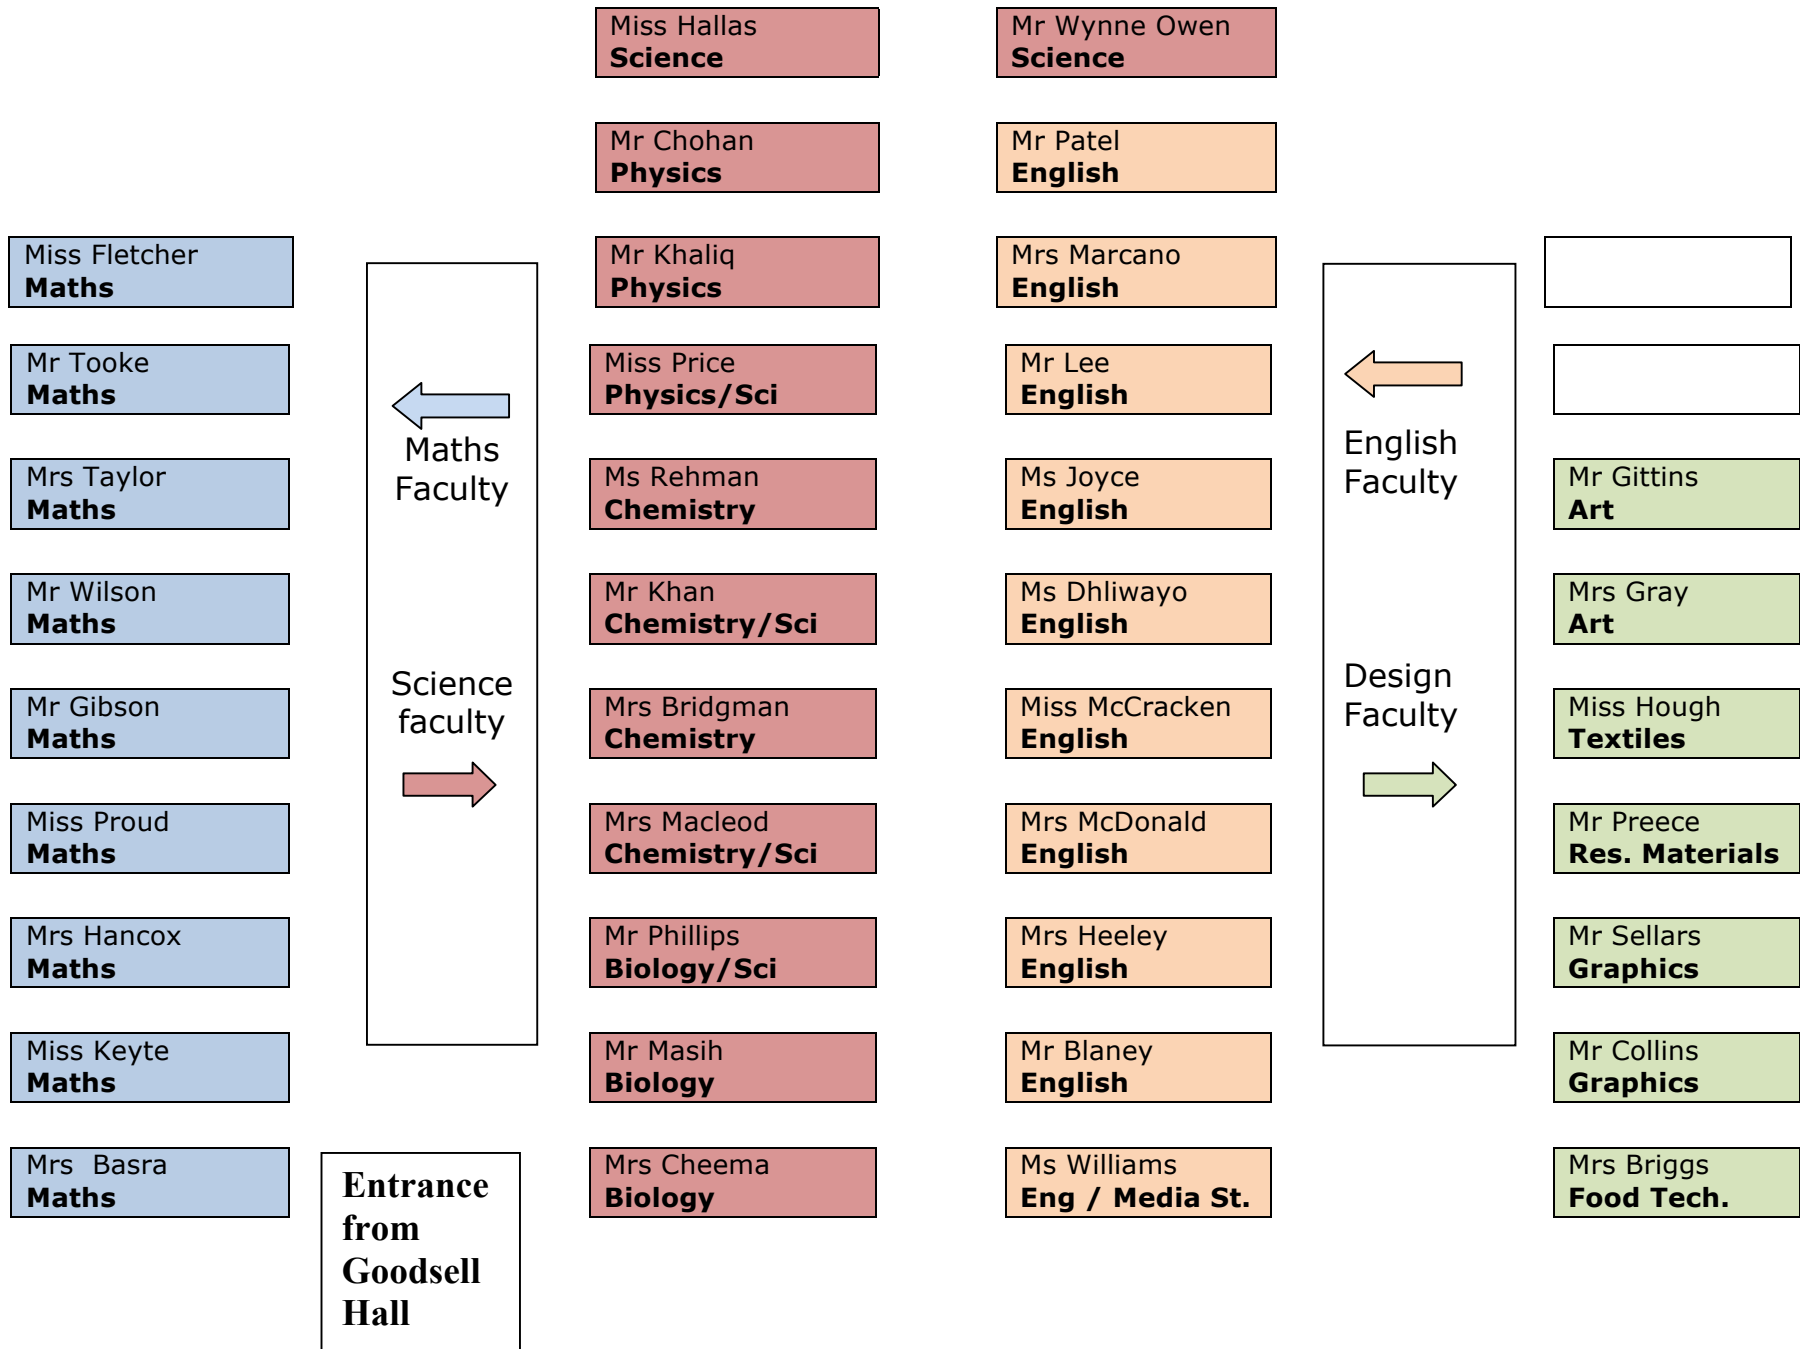

Goodsell Gym (Faculties of English, Maths, Science, Design)

Goodsell Hall (Faculties of Performance, Humanities, BusComm.)

Entrance from rear car park

Entrance to Goodsell Gym

Mr Morrissy
P.E.

Miss Nicholls
P.E.

Miss Charles
History

Mrs Herriotts
Geography

Mr Walton
Geography

Miss **(Geog)**
Micklewright

Miss Hussain
Philos./Geog

Miss Larkin
Philosophy

Mrs **(Philos.)**
Michniewicz

Ms Tahir
Philosophy

Mr Kolaric
Classics

Entrance from Reception – please sign in.

← Toilets

Stage